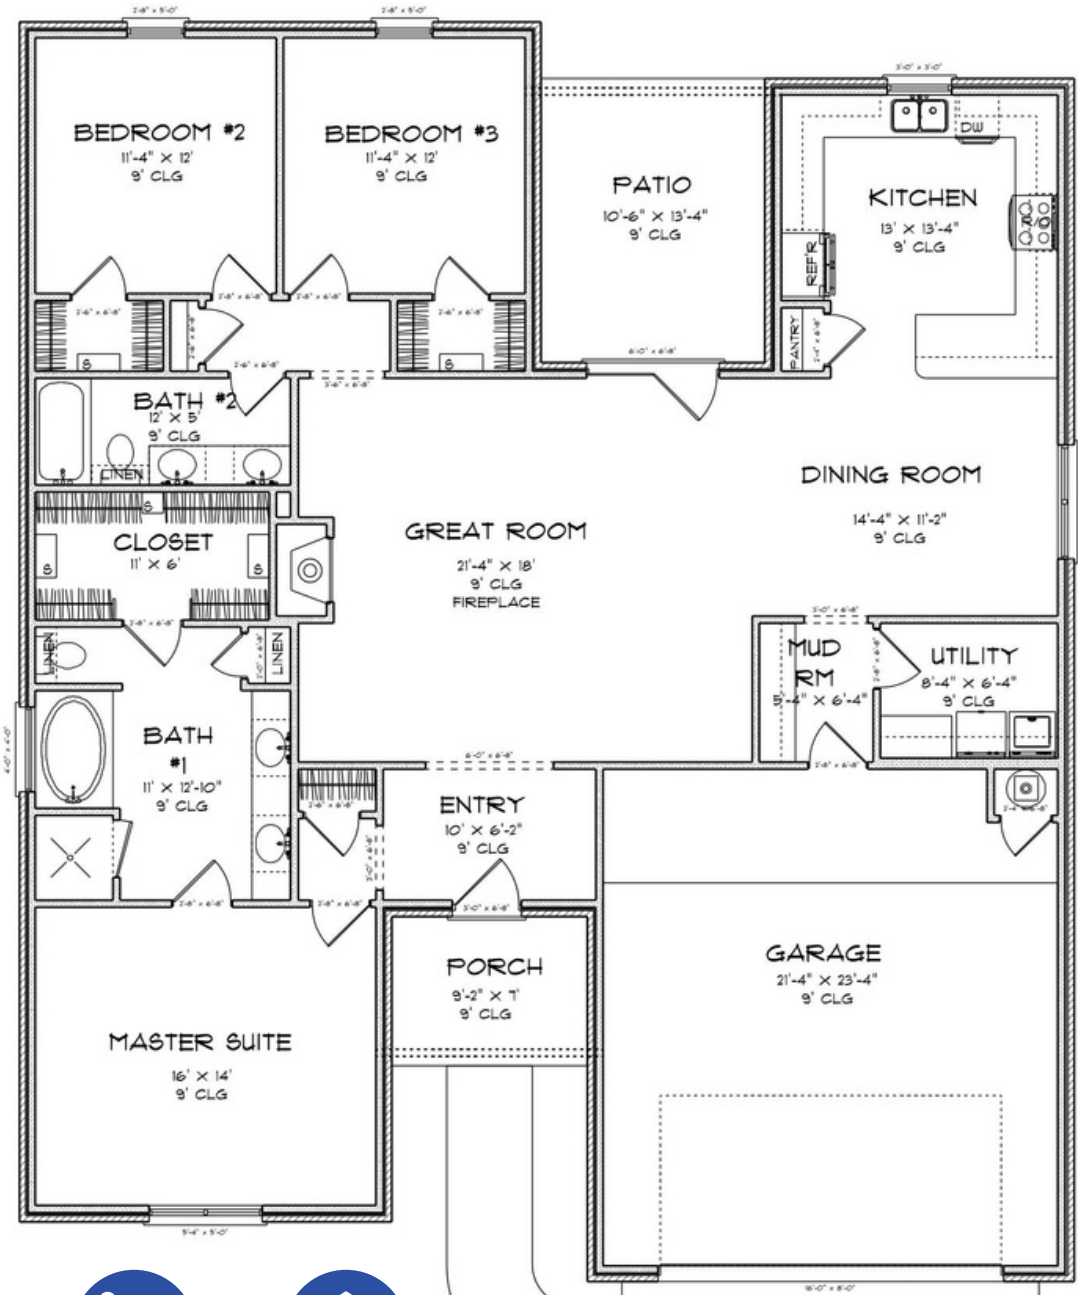

DARLIN PLAN

1970 SQ FT

3

2

2

GET IN TOUCH

(806) 383-0919

712HomesLLC.com