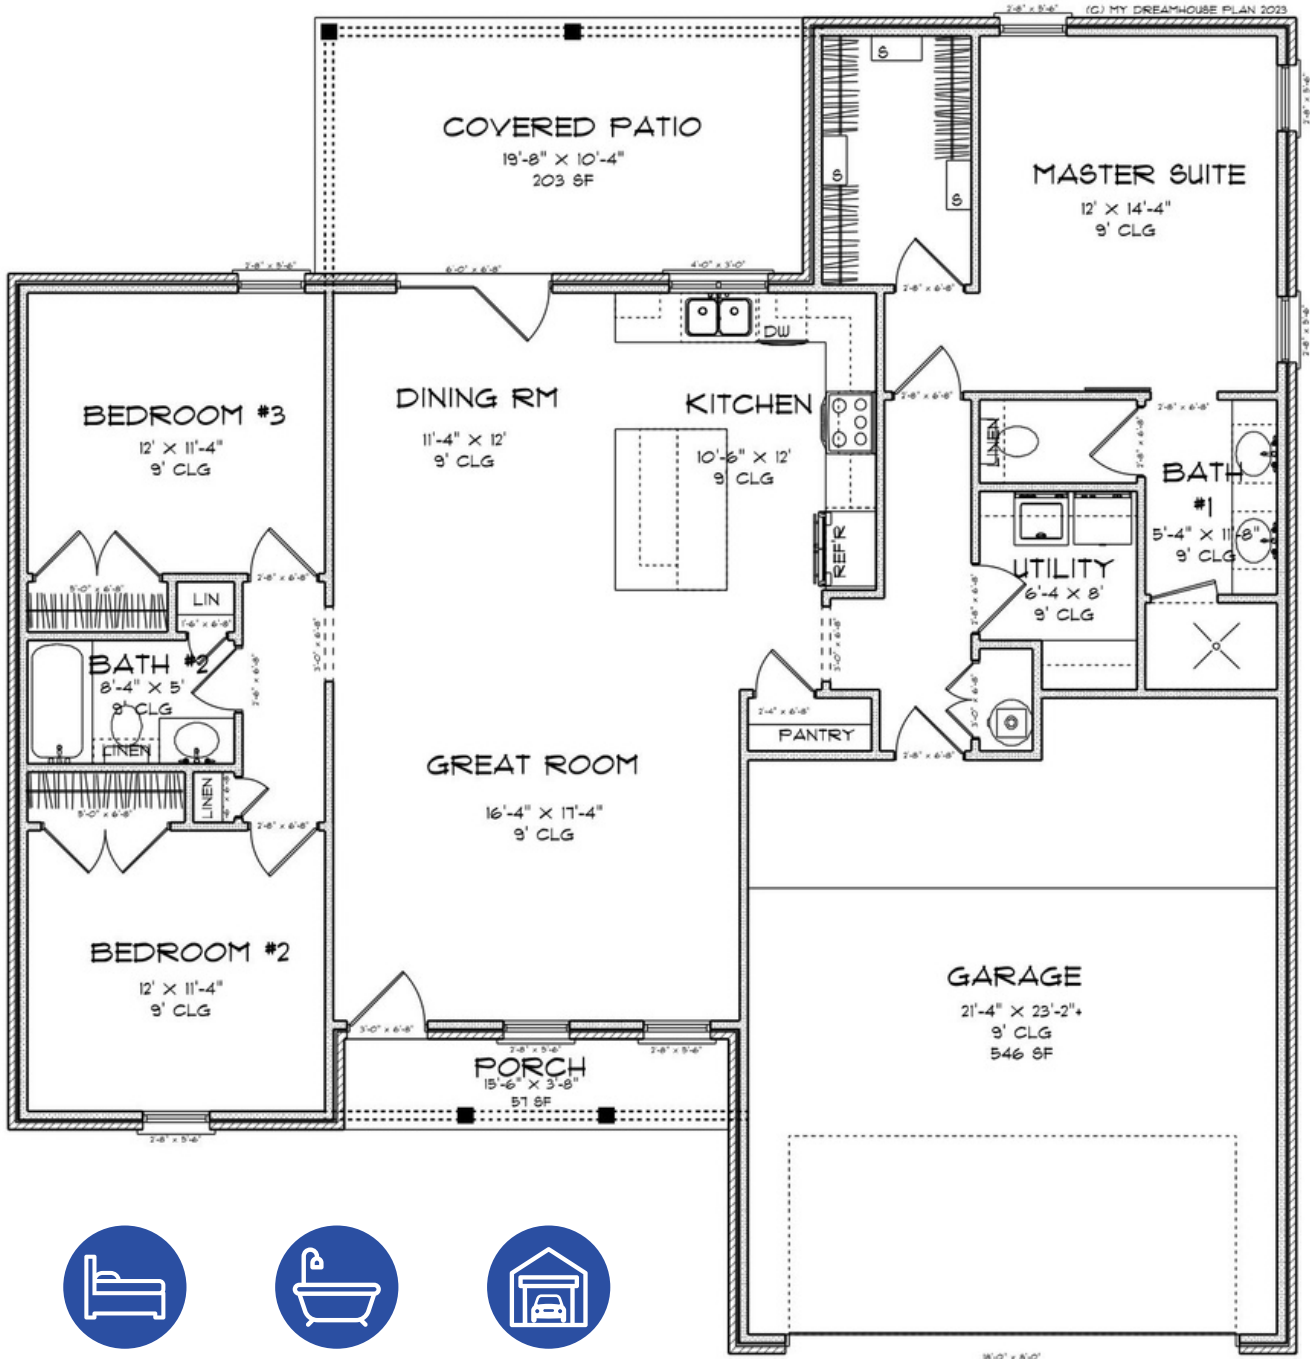

EMBER PLAN

1579 SQ FT

3

2

2

GET IN TOUCH

(806) 383-0919

712HomesLLC.com