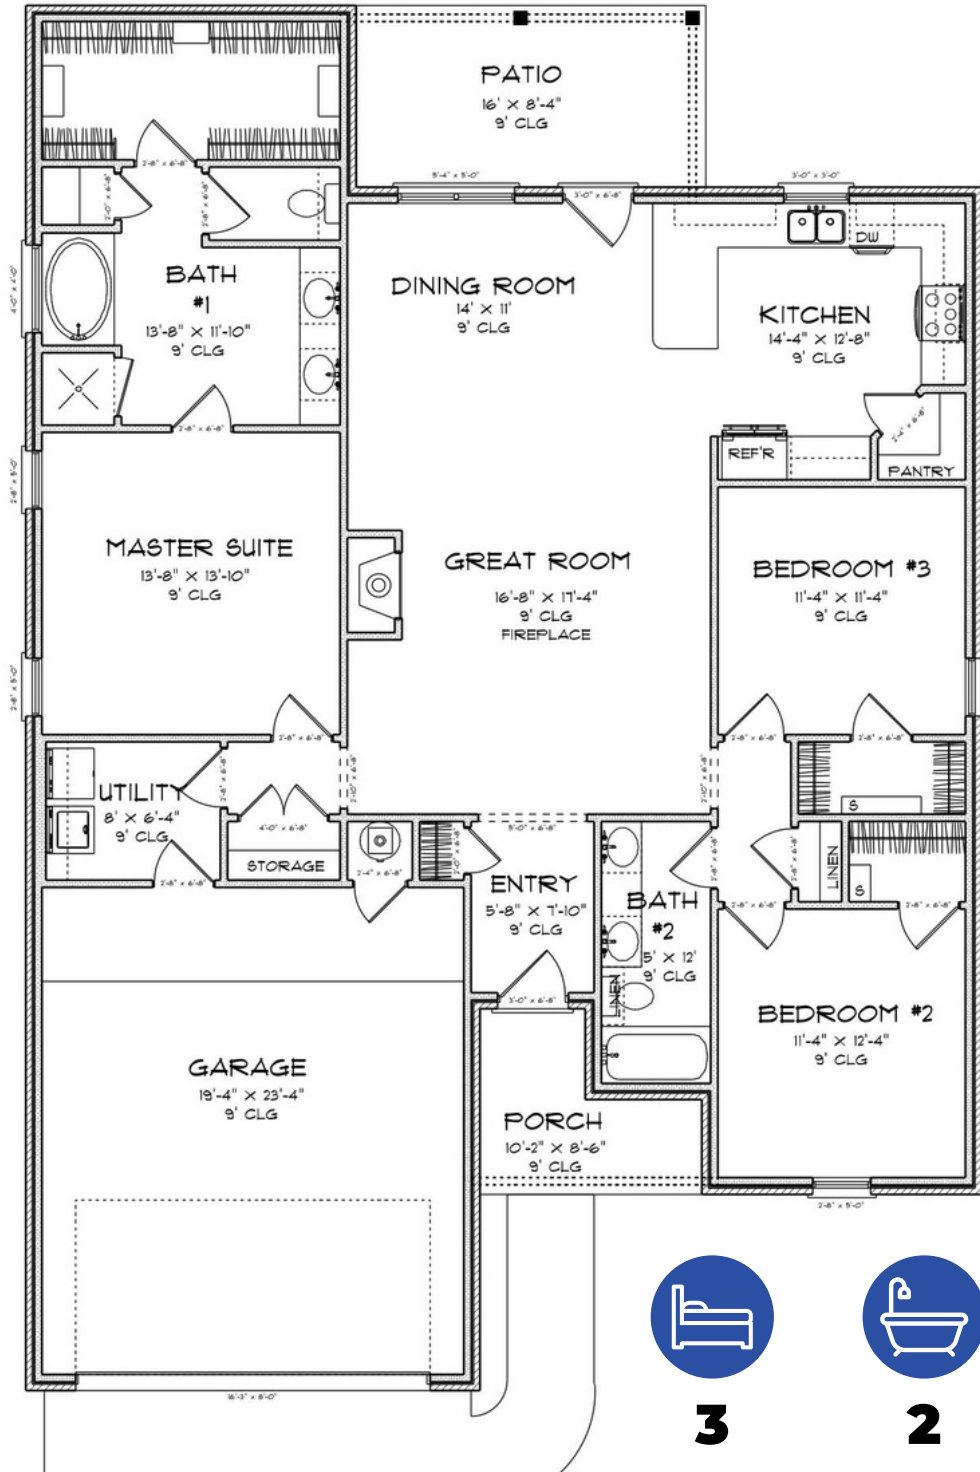

POPS PLAN

1788 SQ FT

GET IN TOUCH

(806) 383-0919

712HomesLLC.com

1204 Shiraz Blvd.
Amarillo, Texas 79124